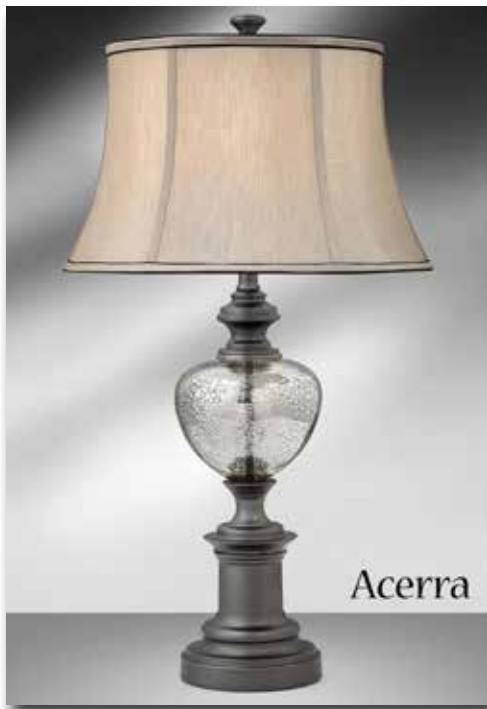

GMG985GDB

Height: 30" Table Lamp
Finish: Gunmetal and Mercury Glass
Construction: Steel/Glass
Shade: 13" x 17" x 11"
Grey Silk Drum bell shade with Black underfold trim