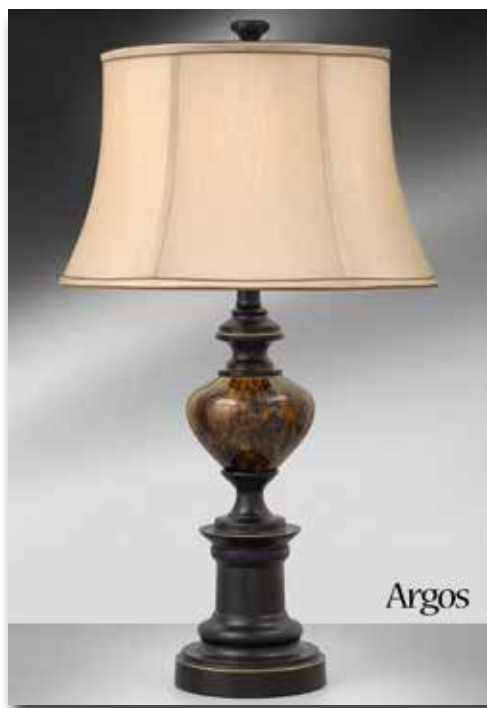

Argos

FM985CDG

Height: 28" Table Lamp
Finish: Madison Bronze and Dark Goldenrod
Construction: Steel/Glass
Shade: 12" x 16" x 10" Cream Silk Drum bell shade with Dark Gold underfold trim