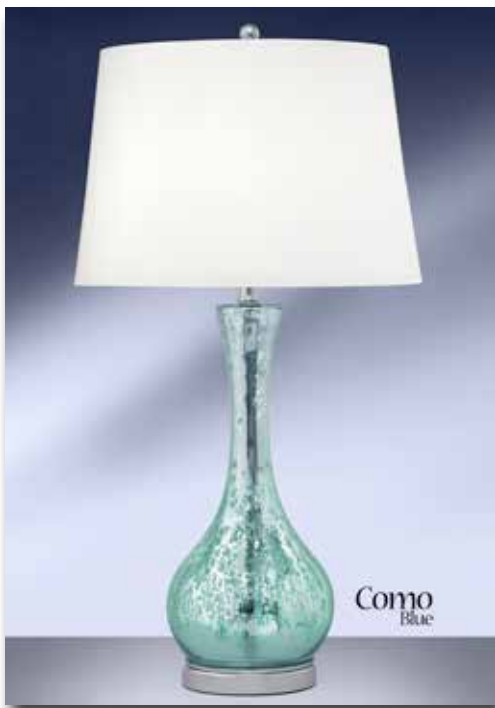

Scilla

329DWHT

Height: 30" Table Lamp
Finish: Dark Blue with Light Blue
Construction: Glass/Acrylic
Shade: 14" x 16" x 10.5"
White fabric laminated to styrene
hardback drum with tape trim

Tropea

627DWHT

Height: 31" Table Lamp
Finish: Blue & White Glass
Construction: Glass/Acrylic
Shade: 14" x 16" x 10.5"
White fabric laminated to styrene
hardback drum with tape trim

Monza
Grey

599DWH

Height: 28" Table Lamp
Finish: Spun Grey
Construction: Ceramic
Shade: 14" x 15" x 10" White fabric laminated to styrene hardback drum shade with self fold trim

Crotone

634DWHT

Height: 31" Table Lamp
Finish: Gunmetal and Mercury Glass
Construction: Glass/Metal
Shade: 14" x 16" x 10.5"
 White fabric laminated to styrene hardback drum with tape trim

Pomezia

LB855DWHT

Height: 28" Table Lamp
Finish: Aqua Swirl
Construction: Glass and Acrylic
Shade: 13" x 15" x 10"
 White fabric laminated to styrene hardback drum with tape trim

Vieste

391DWHG

Height: 31" Table Lamp
Finish: Silver Mosaic
Construction: Glass/Acrylic
Shade: 15" x 17" x 10" White fabric laminated to styrene hardback drum with self fold trim and grey underfold

Salato

SS887DLRE

Height: 34" Table Lamp
Finish: Sea Salt Glass
Construction: Glass/Acrylic
Shade: 15" x 16" x 10.5"
 Off-White fabric laminated to styrene hardback drum with rolled edge

Como
Blue

BBD938DWH