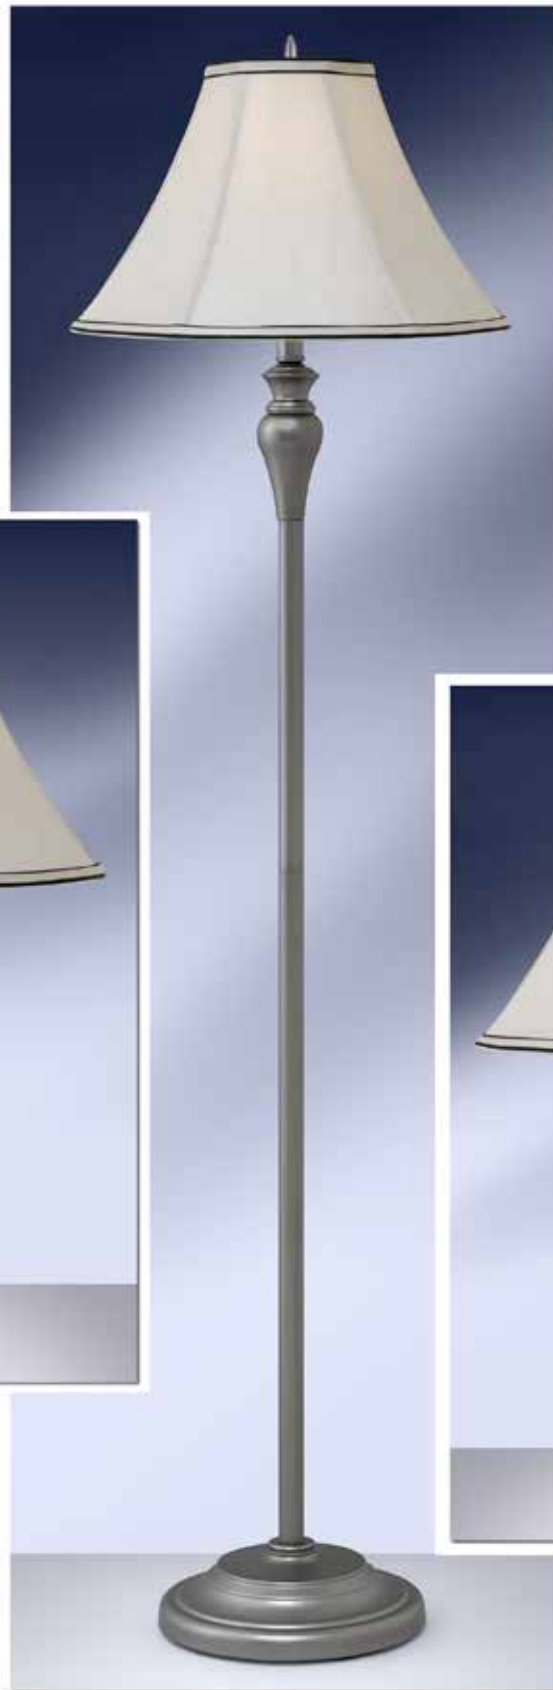

S3S1800S/

Height: 27" and 61" Coordinated Set

Finish: Brushed Steel

Construction: Steel

Shade: (3) 6" x 16" x 11"

Eggshell Stretched Silk Bell Shades

Perugia

S3S1900SI