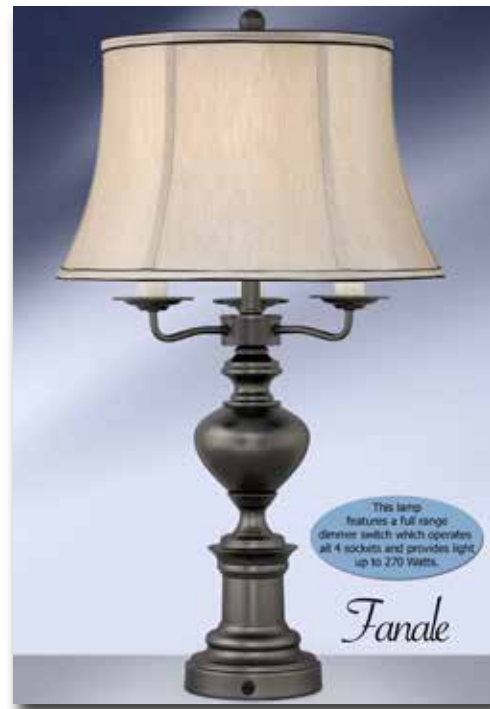

This lamp features a full range dimmer switch which operates all 4 sockets and provides light up to 270 Watts.

Tanale

DGM984GDB

Height: 31" Table Lamp
Finish: Gunmetal
Construction: Steel
Shade: 13" x 17" x 11"
Grey Silk Drum bell shade with Black underfold trim