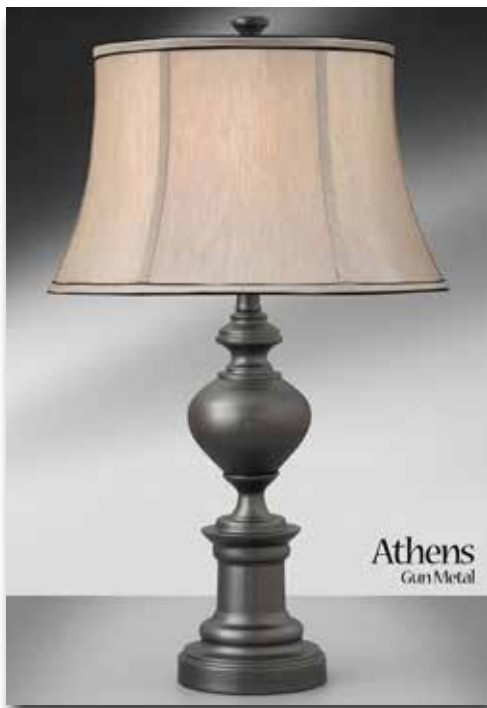

GM985GDB

Height: 28" Table Lamp
Finish: Gunmetal
Construction: Steel
Shade: 12" x 16" x 10"
Grey Silk Drum bell shade with Black underfold trim