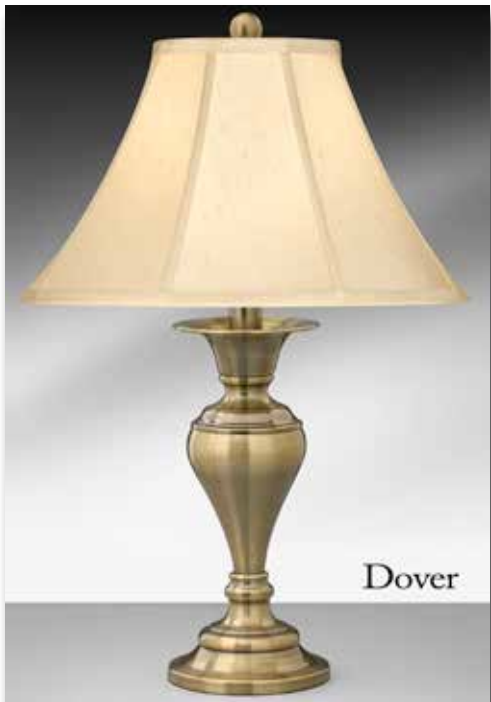

Balustrade

Z496MSB

Height: 30" Table Lamp
Finish: Madison Bronze
Construction: Steel
Shade: 9" x 18" x 12" Hand sewn shantung stretched silk shade with self fold trim

428CBW

Height: 34" Table Lamp
Finish: Antique Sienna
Construction: Resin
Shade: 13" x 17" x 12" Cream bell drum shade with walnut underfold trim

626DGW

Height: 29" Table Lamp
Finish: Ivory and Satin Antique Brass
Construction: Ceramic/Steel
Shade: 12" x 16" x 11" Geneva White Drum shade with self fold trim

A496MEB

Height: 30" Table Lamp
Finish: Satin Antique Brass
Construction: Steel
Shade: 9" x 18" x 12"
 Hand sewn eggshell stretched silk shade with self fold trim