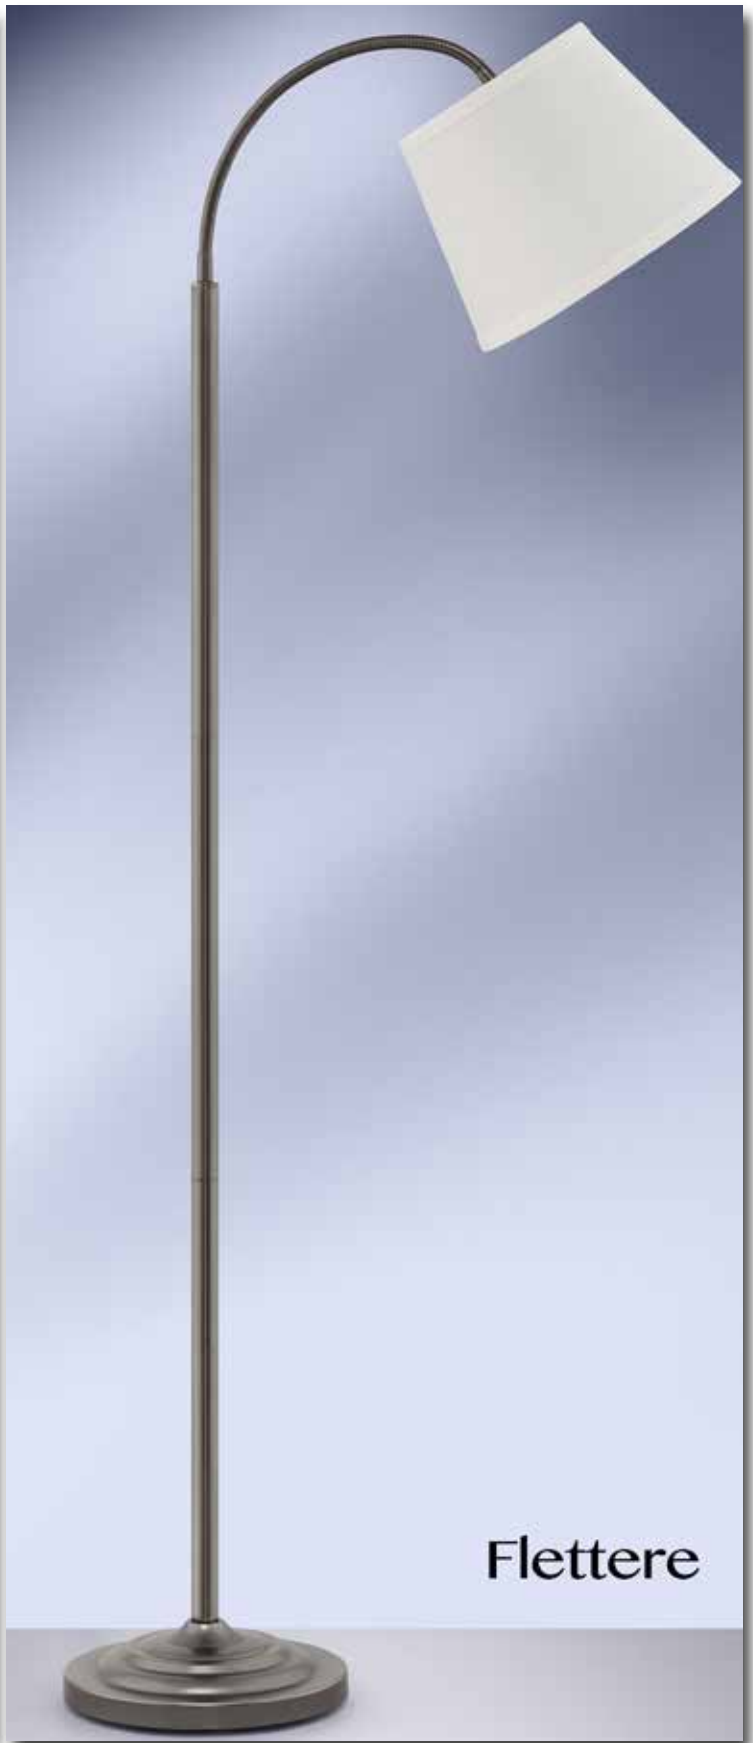

Flettere

GM4006WH

Height: 63" Floor Lamp

Finish: Gunmetal

Construction: Steel

Shade: 8" x 12" x 9"

White hardback with self fold trim